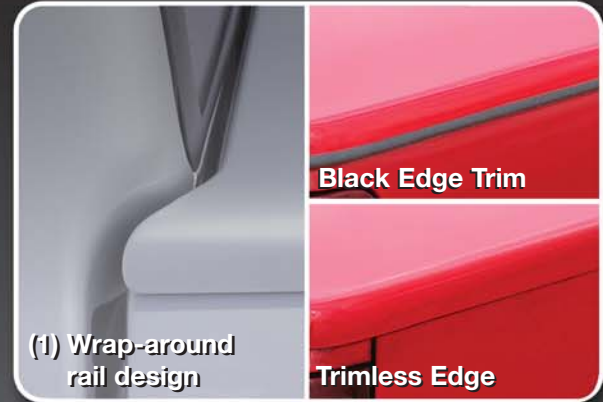

Gaylord's[®] INC. Truck Bed Lids

**Engineered for
Strength & Durability**

For Work or Play Gaylord's[®] **Has You Covered**

www.GaylordsLids.com

Gaylord's Traditional truck lids have lasted the test of time. The original Gaylord's fiberglass truck lid made over 50 years ago has seen some improvements but the overall design is what started the truck lid industry.

Standard Features and Benefits:

- Wrap-around rail design follows the truck's bodyline for an O.E. look. (Picture 1)
- Resin-filled composite honeycomb makes for a durable, long lasting construction.
- Built-in stainless steel cross bar hinge is laminated into the truck lid, giving our hinge system strength and durability.
- O.E. style single lock (Picture 2)
- Double rotary latch system (Picture 3)
- Dual heavy-duty gas struts. (Picture 6)
- Double weather seal helps protect cargo from the elements.
- Trim or trimless, either way our lid comes with a neoprene seal which helps protect the bed rails from excessive wear and tear. (Picture 1)
- Excel® Extreme finish, state-of-the-art in mold coating gives our lids an industry leading high luster.
- Nylon pull strap to assist in closing. (Picture 3)

Options and Benefits:

- Keyless Remote Access (Picture 4)
- BASF automotive paint finish which is color sanded and polished, giving an industry leading finish.
- Under the lid charcoal carpeting tops the interior of our Traditional lids, giving it a plush look and feel. (Picture 3)
- Easy Grip® clamp-on system. This clamp-on frame allows for a quick and easy drill-less install. (Picture 6)
- 12 volt dome light for 24 hour visibility.
- Speedsturr® Wing Lid (Picture 5)

Standard Features

(1) Wrap-around rail design

Black Edge Trim

Trimless Edge

(2) O.E. Style Single Lock

(3) Double Rotary Latch System, Pull Strap & Carpeted Headliner

(4) Keyless Remote Access

Optional Feature